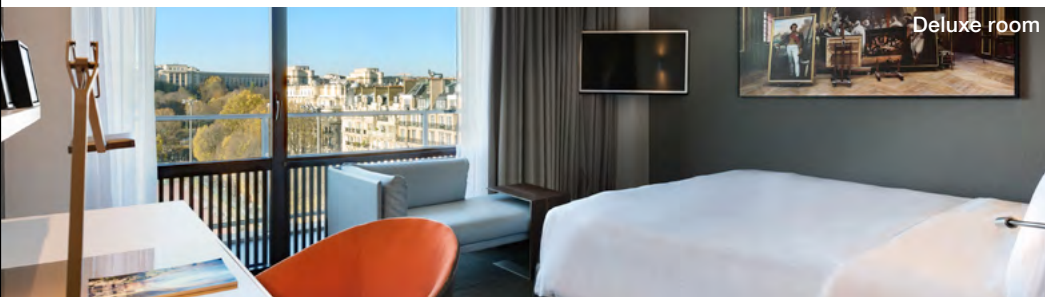

Bar FR\AME

Deluxe room

A UNIQUE BAR

Taste our selection of cocktails made with the products of our garden or enjoy a glass of wine from our Vinoteca

CONTACT US

22 rue Jean Rey - 75015 Paris - France • T. +33 (0)1 44 38 56 00 • E. H7229@accor.com
Business events inquiries (from 7 people): pullman.meetings.paris@accor.com
Private events inquiries (from 15 people): pullman.leisure.paris@accor.com