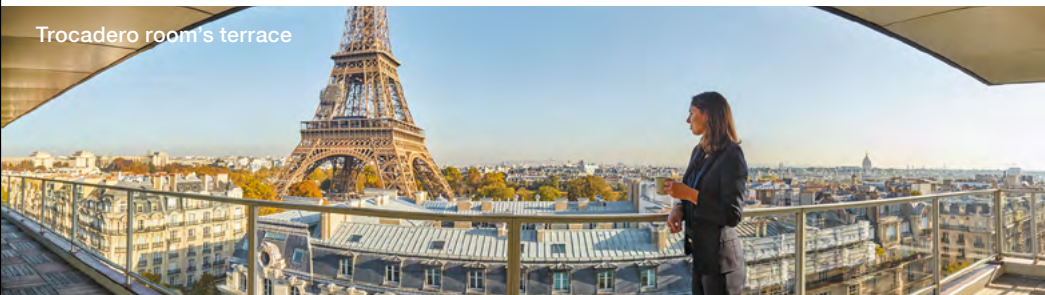

PULLMAN | PARIS TOUR EIFFEL

A few steps away from the Champ-de-Mars, facing the Trocadéro and offering a breathtaking view over the Eiffel Tower, the Pullman Paris Tour Eiffel 4* is the perfect place to enjoy Paris for business and leisure.

Trocadero room's terrace

2000 SQM OF MEETING SPACE

A panoramic room located on the 10th floor with a view of Paris.

A 6,5m height plenary room with daylight up to 400 delegates in theater

Organic garden

FR\AME Restaurant