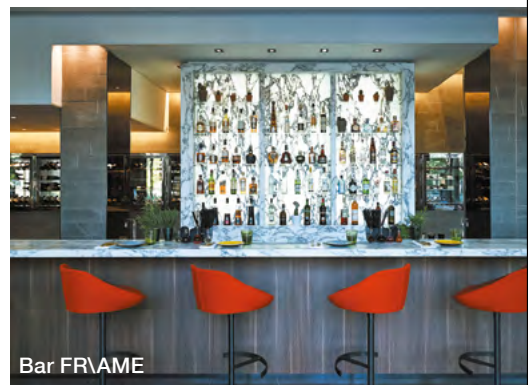

Exterior of the hotel

AN ADDRESS IN THE HEART OF PARIS

with the most iconic places
at your feet

430 ROOMS
(including 76 twins and 26 suites)

FR\AME, A CALIFORNIAN BRASSERIE

From the open kitchen, the chefs offer you a creative menu based on fresh and local products from our organic garden