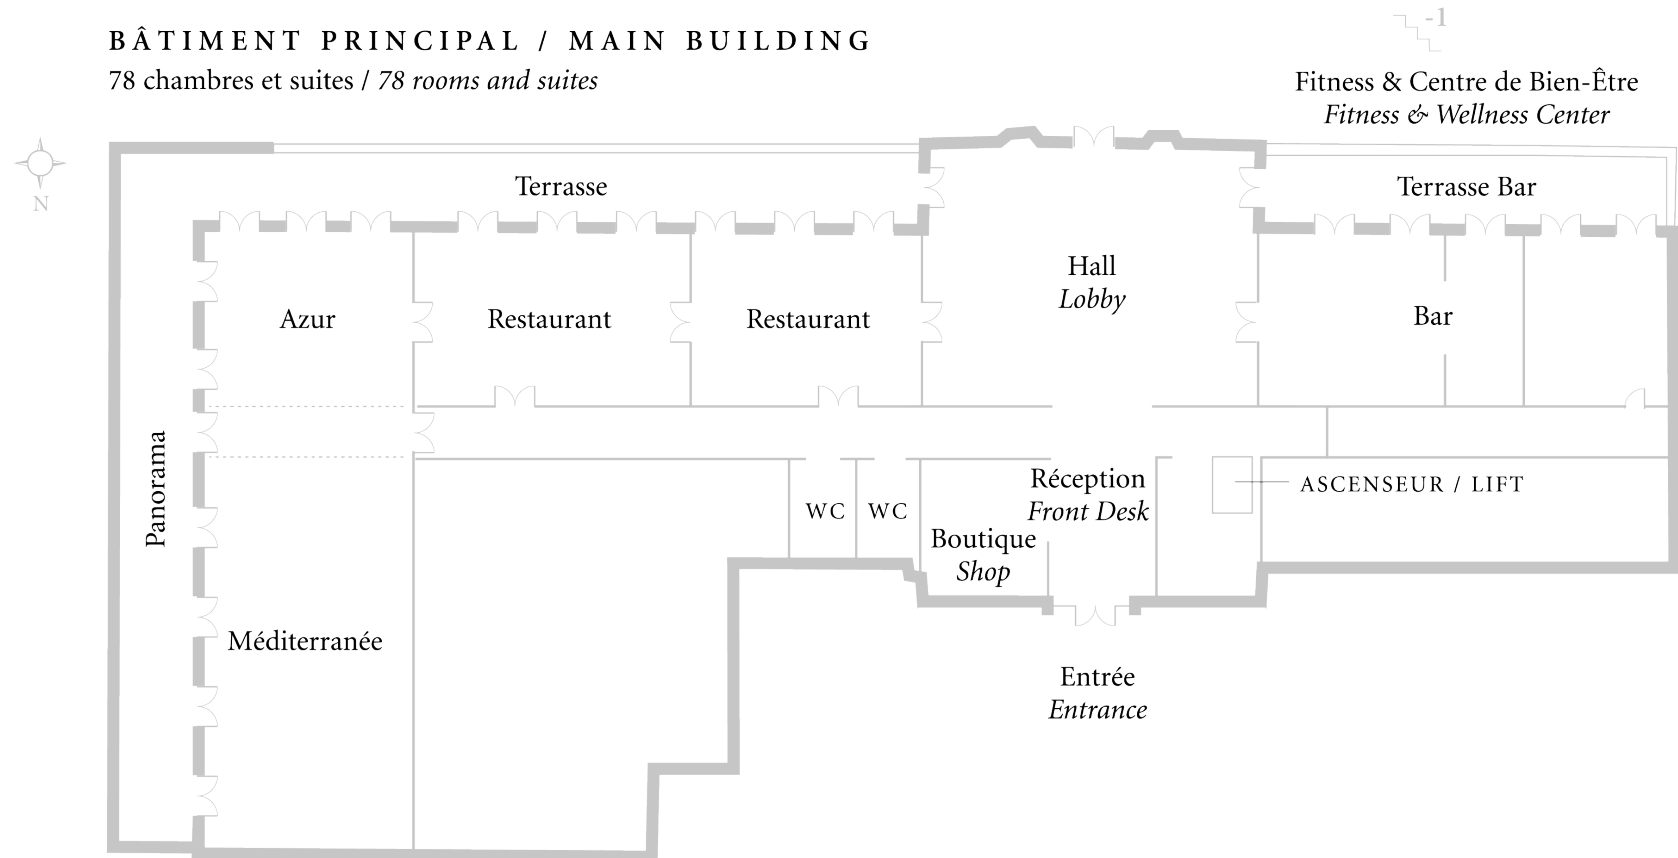

| | SALON PANORAMA | | SALON MÉDITERRANÉE | | SALON AZUR | | MÉDITERRANÉE + AZUR | | JASMIN | | DECK | |
|---------------------------------|--------------------|-------------|--------------------|-------------|-------------------|------------|---------------------|-------------|--------------------|-------------|--------------------|-------------|
| longueur/length | 26 m | 85 ft. | 14 m | 46 ft. | 6 m | 19 ft. | 23 m | 75 ft. | 14 m | 46 ft. | 11,5 m | 38 ft. |
| largeur/width | 4 m | 13 ft. | 7 m | 22 ft. | 7 m | 22 ft. | 7 m | 22 ft. | 15 m | 49 ft. | 11,5 m | 38 ft. |
| hauteur plafond /ceiling height | 4 m | 13 ft. | 4 m | 13 ft. | 4 m | 13 ft. | 4 m | 13 ft. | — | — | — | — |
| surface totale/total surface | 104 m ² | 1118 sq ft. | 98 m ² | 1053 sq ft. | 42 m ² | 451 sq ft. | 161 m ² | 1731 sq ft. | 210 m ² | 2258 sq ft. | 135 m ² | 1451 sq ft. |
| style école/schoolroom seating | — | — | 80 | — | 20 | — | 110 | — | — | — | — | — |
| style théâtre/theatre seating | — | — | 120 | — | 40 | — | 150 | — | — | — | — | — |
| déjeuner - dîner/lunch - dinner | 50 | — | 80 | — | 30 | — | 120 | — | 110 | — | — | — |
| buffet/buffet | 50 | — | 60 | — | — | — | 80 | — | 80 | — | — | — |
| cocktail/cocktail | 80 | — | 100 | — | — | — | 150 | — | 150 | — | 120 | — |

BÂTIMENT PRINCIPAL / MAIN BUILDING

78 chambres et suites / 78 rooms and suites

Salon Méditerranée

Vidéoprojecteur NEC WUXGA 1920 x 1200 - 10 000 Lumens

NEC WUXGA 1920 x 1200 10 000 Lumens Projector

Connectiques / *Connectors* : HDMI, VGA