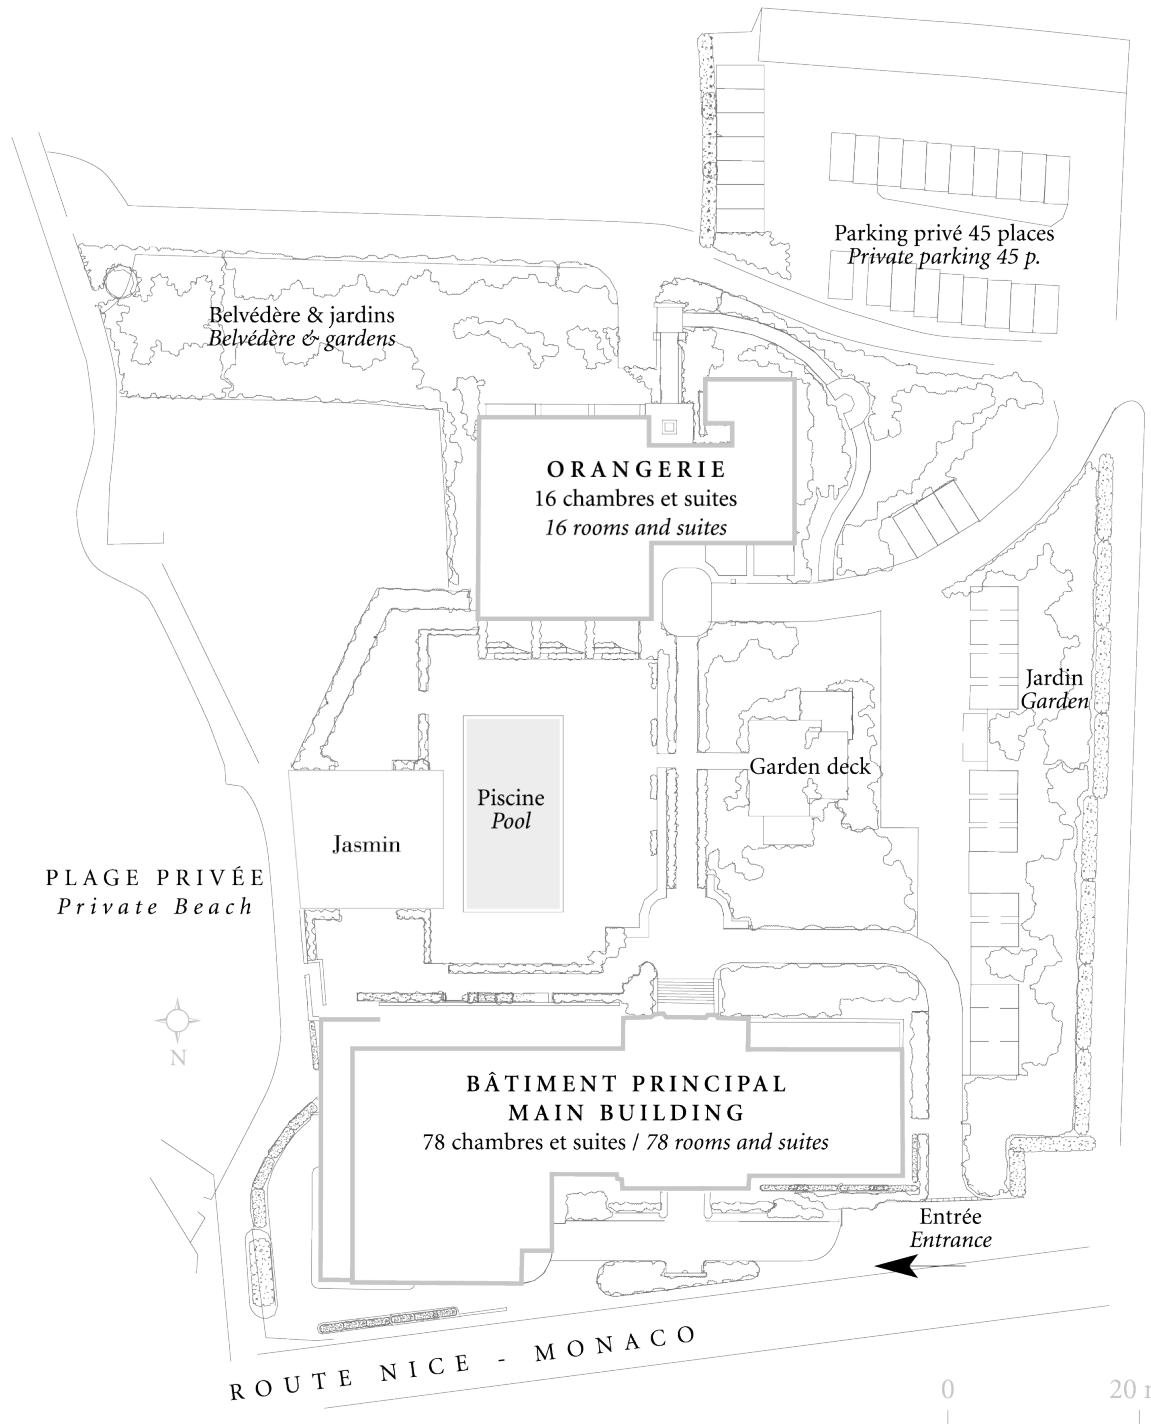

| | SALON PANORAMA | | SALON MÉDITERRANÉE | | SALON AZUR | | MÉDITERRANÉE + AZUR | | JASMIN | | DECK | |
|---------------------------------|--------------------|-------------|--------------------|-------------|-------------------|------------|---------------------|-------------|--------------------|-------------|--------------------|-------------|
| longueur/length | 26 m | 85 ft. | 14 m | 46 ft. | 6 m | 19 ft. | 23 m | 75 ft. | 14 m | 46 ft. | 11,5 m | 38 ft. |
| largeur/width | 4 m | 13 ft. | 7 m | 22 ft. | 7 m | 22 ft. | 7 m | 22 ft. | 15 m | 49 ft. | 11,5 m | 38 ft. |
| hauteur plafond /ceiling height | 4 m | 13 ft. | 4 m | 13 ft. | 4 m | 13 ft. | 4 m | 13 ft. | — | — | — | — |
| surface totale/total surface | 104 m ² | 1118 sq ft. | 98 m ² | 1053 sq ft. | 42 m ² | 451 sq ft. | 161 m ² | 1731 sq ft. | 210 m ² | 2258 sq ft. | 135 m ² | 1451 sq ft. |
| style école/schoolroom seating | — | — | 80 | — | 20 | — | 110 | — | — | — | — | — |
| style théâtre/theatre seating | — | — | 120 | — | 40 | — | 150 | — | — | — | — | — |
| déjeuner - dîner/lunch - dinner | 50 | — | 80 | — | 30 | — | 120 | — | 110 | — | — | — |
| buffet/buffet | 50 | — | 60 | — | — | — | 80 | — | 80 | — | — | — |
| cocktail/cocktail | 80 | — | 100 | — | — | — | 150 | — | 150 | — | 120 | — |

BÂTIMENT PRINCIPAL / MAIN BUILDING

78 chambres et suites / 78 rooms and suites

Salon Méditerranée

Vidéoprojecteur NEC WUXGA 1920 x 1200 - 10 000 Lumens

NEC WUXGA 1920 x 1200 10 000 Lumens Projector

Connectiques / *Connectors* : HDMI, VGA